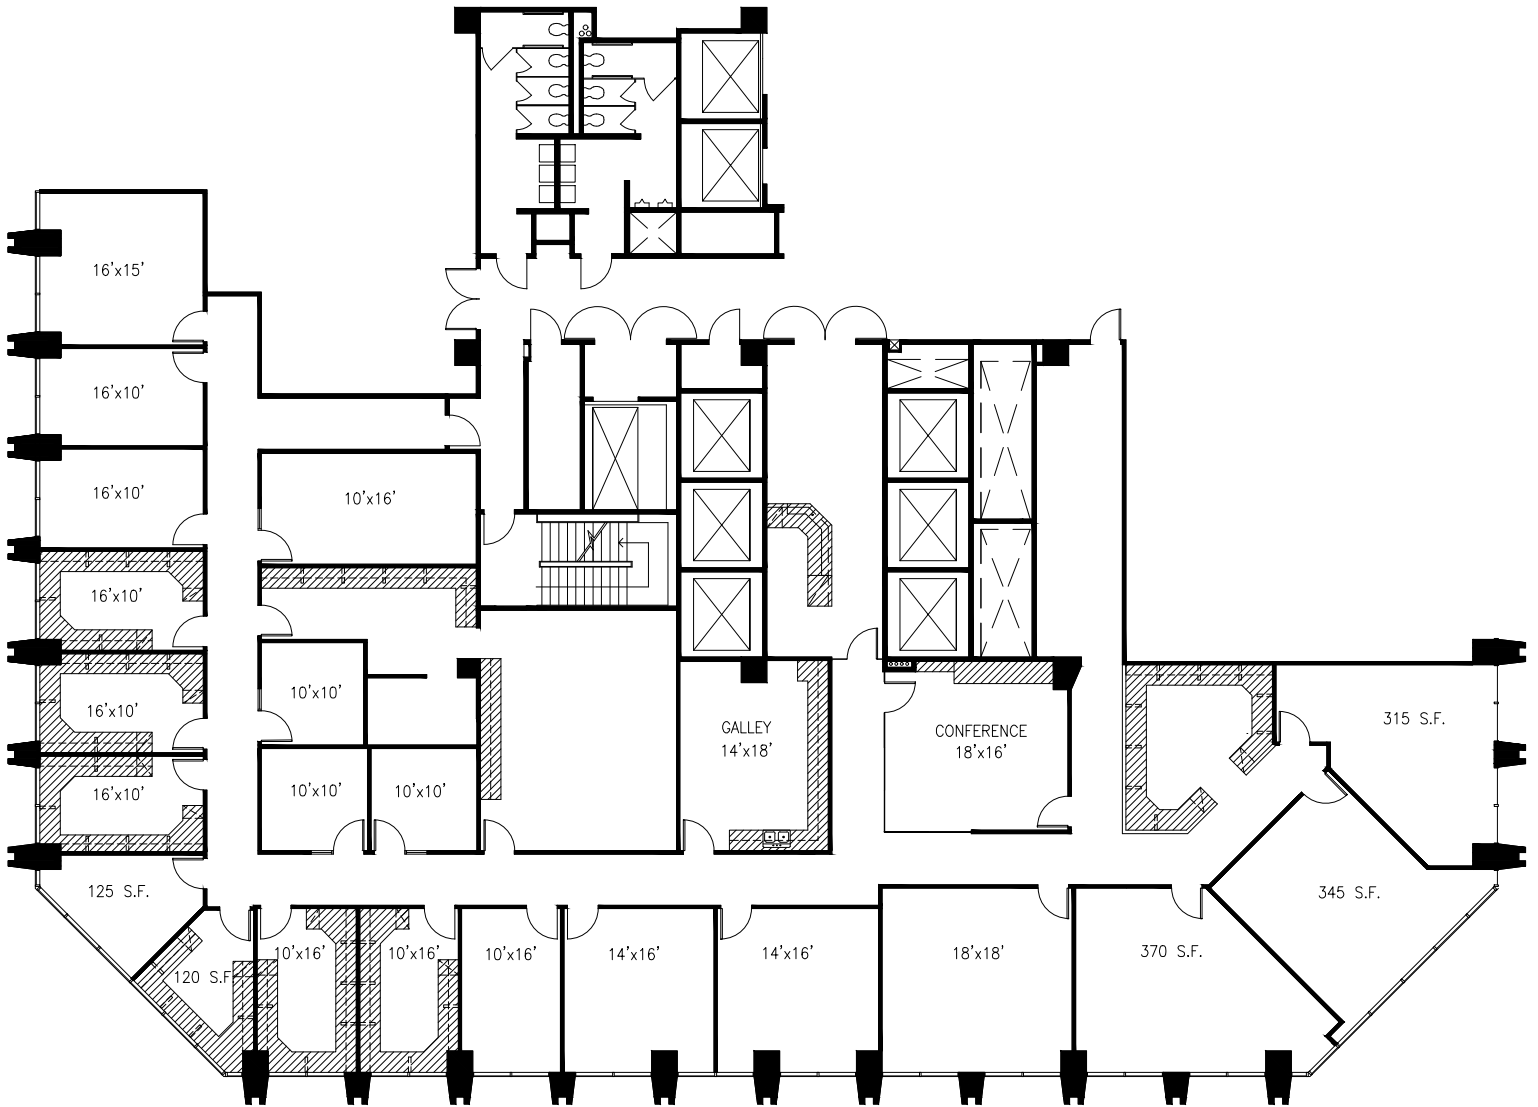

SUITE 200  
9,649 R.S.F.

**WATT PLAZA**  
1925 CENTURY PARK EAST  
SECOND FLOOR

NORTH

**SUITE 300**  
8,902 R.S.F.

**WATT PLAZA**  
1925 CENTURY PARK EAST  
THIRD FLOOR

SUITE 420  
3,145 R.S.F.

**WATT PLAZA**  
1925 CENTURY PARK EAST  
FOURTH FLOOR