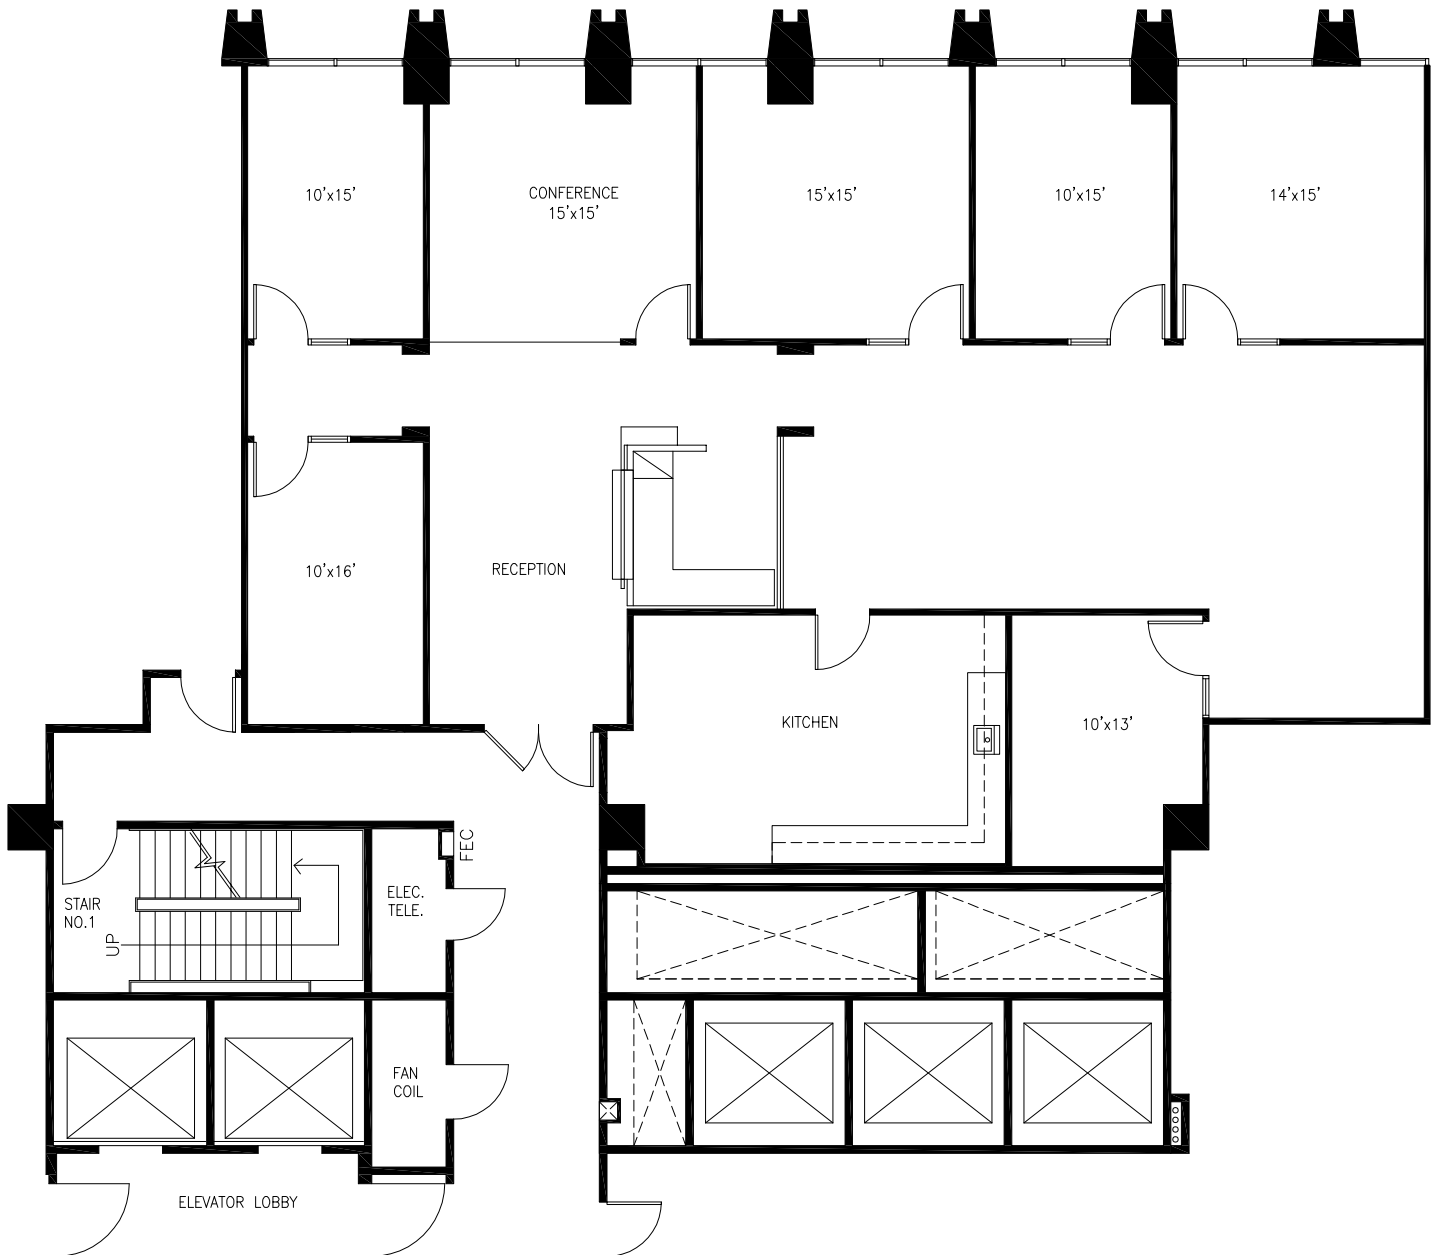

SUITE 200  
9,649 R.S.F.

**WATT PLAZA**  
1925 CENTURY PARK EAST  
SECOND FLOOR

NORTH

**SUITE 300**  
8,902 R.S.F.

**WATT PLAZA**  
1925 CENTURY PARK EAST  
THIRD FLOOR

SUITE 420  
3,145 R.S.F.

**WATT PLAZA**  
1925 CENTURY PARK EAST  
FOURTH FLOOR