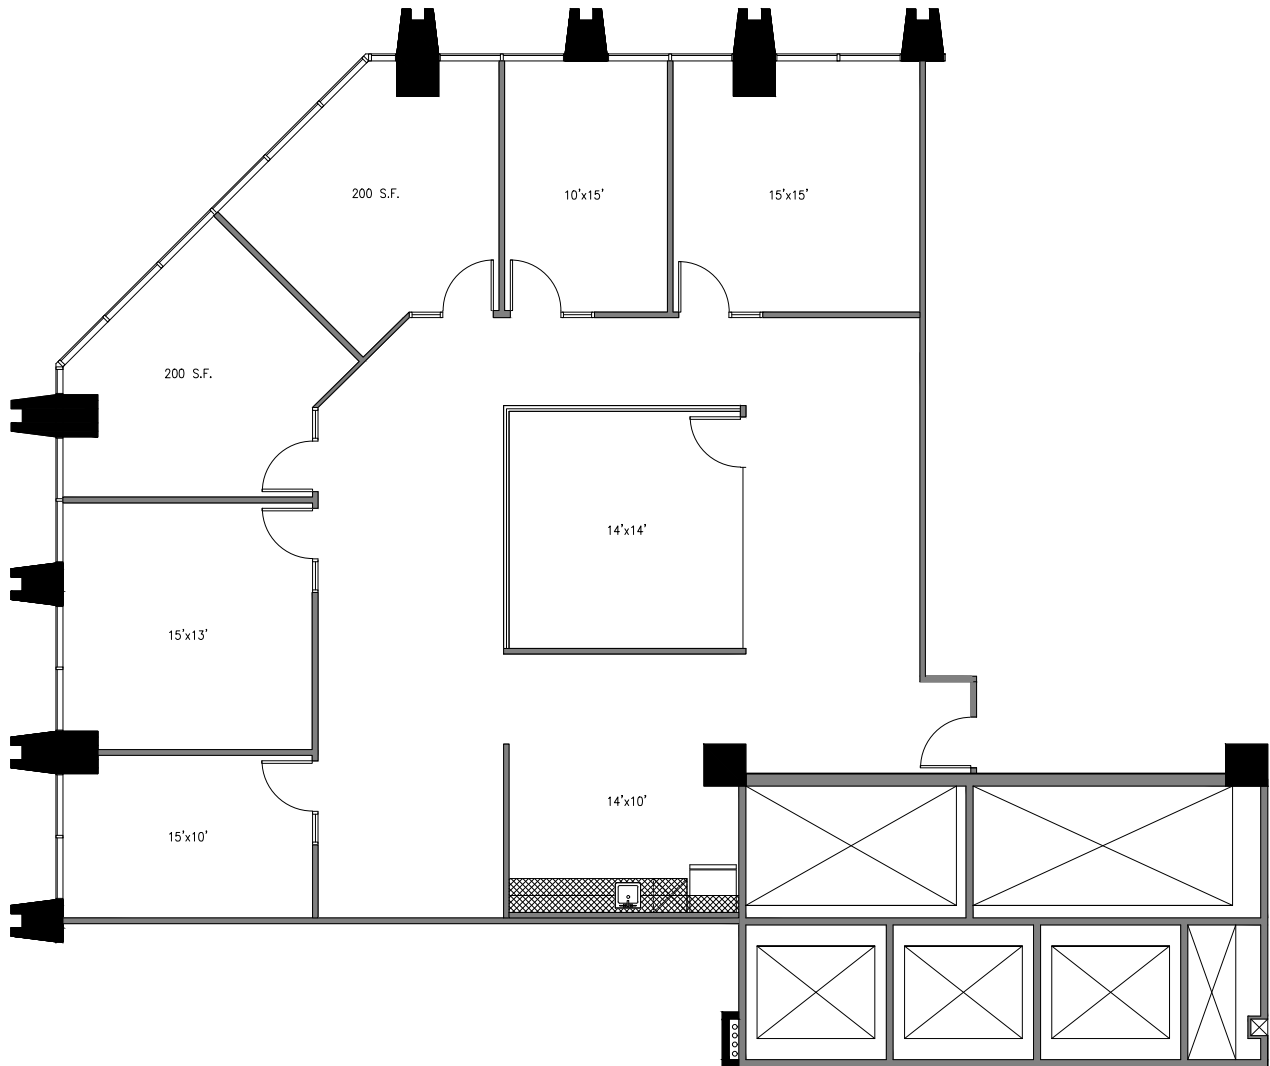

SUITE 500  
 10,720 R.S.F.

NORTH

SUITE 200

15,199 R.S.F.

NORTH

SUITE 270  
2,966 R.S.F.

1875 CENTURY PARK EAST  
SECOND FLOOR